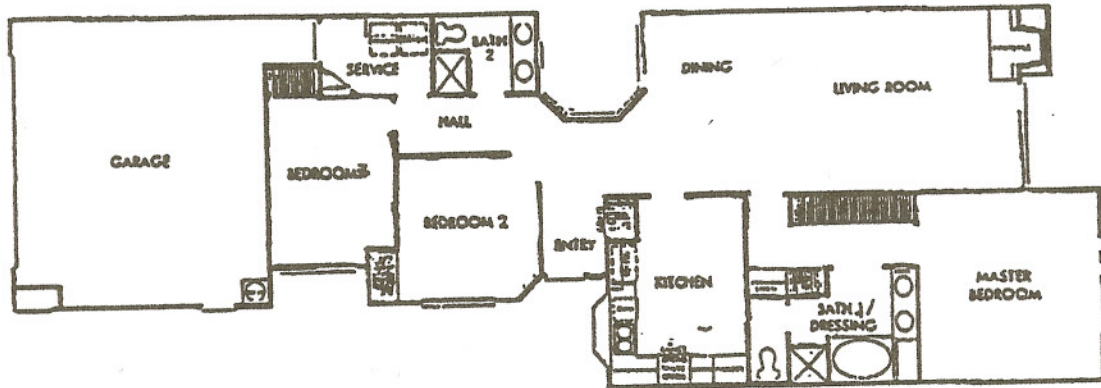

*** Crow Canyon Country Club Estates ***

THE WILLOW
Fairway Villa

Secluded Neighborhood Amenities Include: Immediate Proximity to Luxurious Crow Canyon Country Club; Private Neighborhood with 24-Hour Gate Attendant at Main Entry and Roving Security Patrol; Exclusive Use of Six Community Pools; Maintenance of Common Area Landscaping, Grounds, Roof, Exterior Paint, and Hazard Insurance.